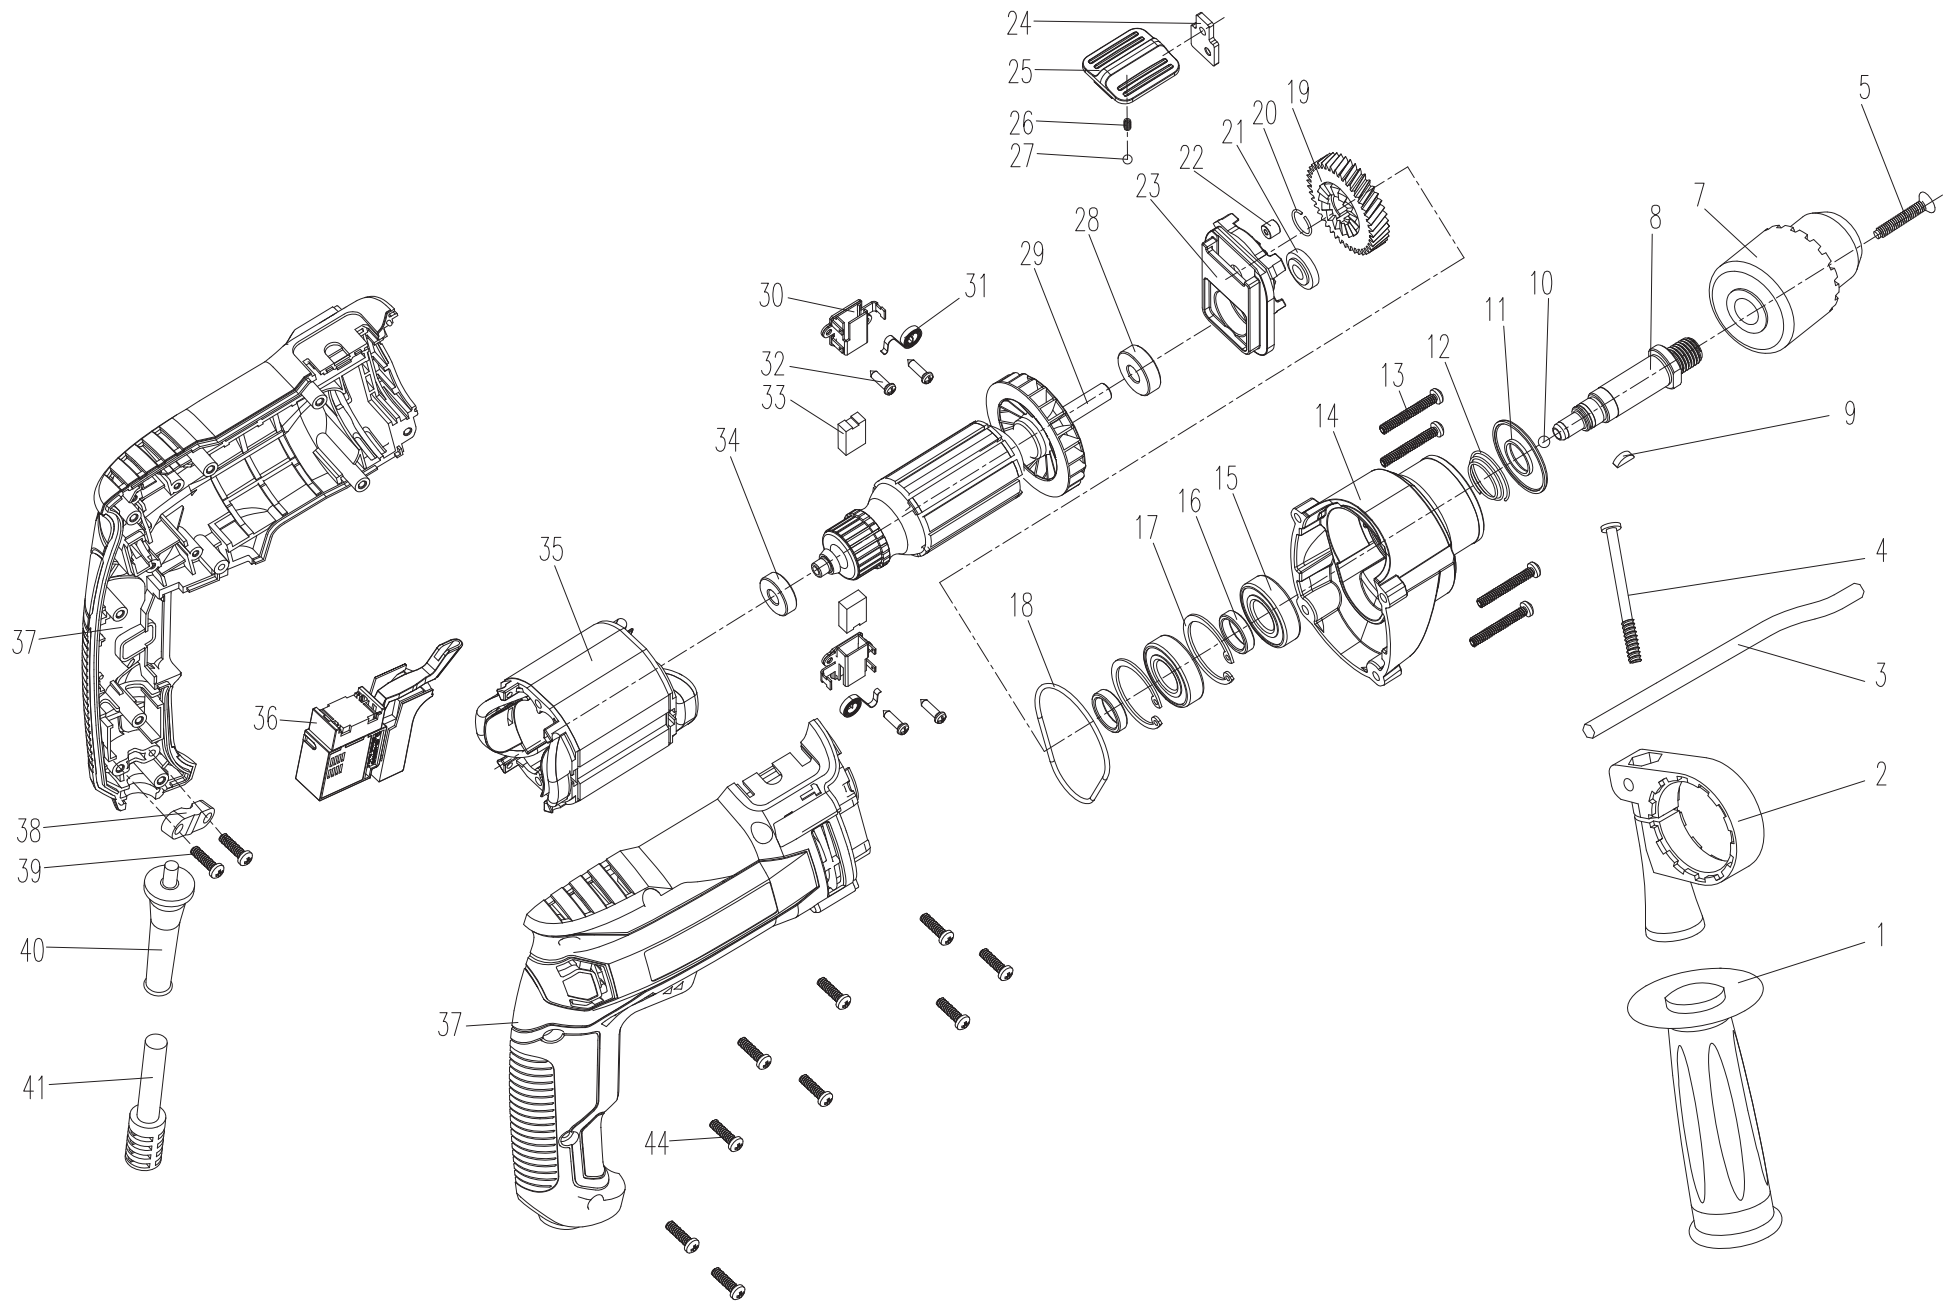

DX16

Version:00
Date:210622

Model No	Position No	Material No	Description	QTY	Remarks	Recommended order ratio	Serial No
DX16	1	60062686	Auxiliary handle	1			
DX16	2	60062687	Clamp	1			
DX16	3	60062688	Ruler	1			
DX16	4	60062689	Screw M8x100	1			
DX16	5	60062690	Screw M6x25 Left	1		3%	
DX16	7	60062691	Chuck	1		3%	
DX16	8	60062692	Output Spindle	1		3%	
DX16	9	60062693	Key	1		3%	
DX16	10	60062694	Steel Ball	1		3%	
DX16	11	60062695	Circlip	1			
DX16	12	60062696	Spring	1			
DX16	13	60062697	Screw ST4x20	4			
DX16	14	60062698	Gear box	1			
DX16	15	60062699	Bearing 6002	2		3%	
DX16	16	60062700	Thimble	2		3%	
DX16	17	60062701	Circlip 32	2		3%	
DX16	18	60062702	Seal ring	1		3%	
DX16	19	60062703	Gear	1		3%	
DX16	20	60062704	Circlip 12	1		3%	
DX16	21	60062705	Oil shield	1		3%	
DX16	22	60062706	Copper sheathing	1			
DX16	23	60062707	Support	1			
DX16	24	60062708	slip plate drill/impact selector	1		1%	
DX16	25	60062709	Drill/impact selector	1			
DX16	26	60062710	Spring	1			
DX16	27	60062711	Ball 5Φ4	1		1%	
DX16	28	60062712	Bearing 608	1		3%	
DX16	29	60067152	Rotor for 230-240V	1		3%	
DX16	30	60062714	Brush holder	2			
DX16	31	60062715	Whorl Spring	2			
DX16	32	60062716	Screw ST3x10	4			
DX16	33	60067153	Carbon Brush(pair) for 230-240V	1		5%	
DX16	34	60062718	Bearing 607	1		3%	
DX16	35	60067154	Stator for 230-240V	1		3%	
DX16	36	60067155	Switch set for 230-240V	1		5%	
DX16	37	60062721	Left/Right housing	1			
DX16	38	60062722	Cord clamp	1			
DX16	39	60062723	Screw ST4x13	2			
DX16	40	60062724	Cord protector	1			
DX16	41	60067156	Cord and plug for 230-240V	1	for EU		
DX16	41	60068655	Cord and plug for 230-240V	1	for RU		
DX16	41	60067157	Cord and plug for 230-240V	1	for UK,AE-BS		
DX16	41	60067158	Cord and plug for 230-240V	1	for AE-VDE		
DX16	41	60067159	Cord and plug for 230-240V	1	for BR		
DX16	44	60062726	Screw ST4.2x16	9			